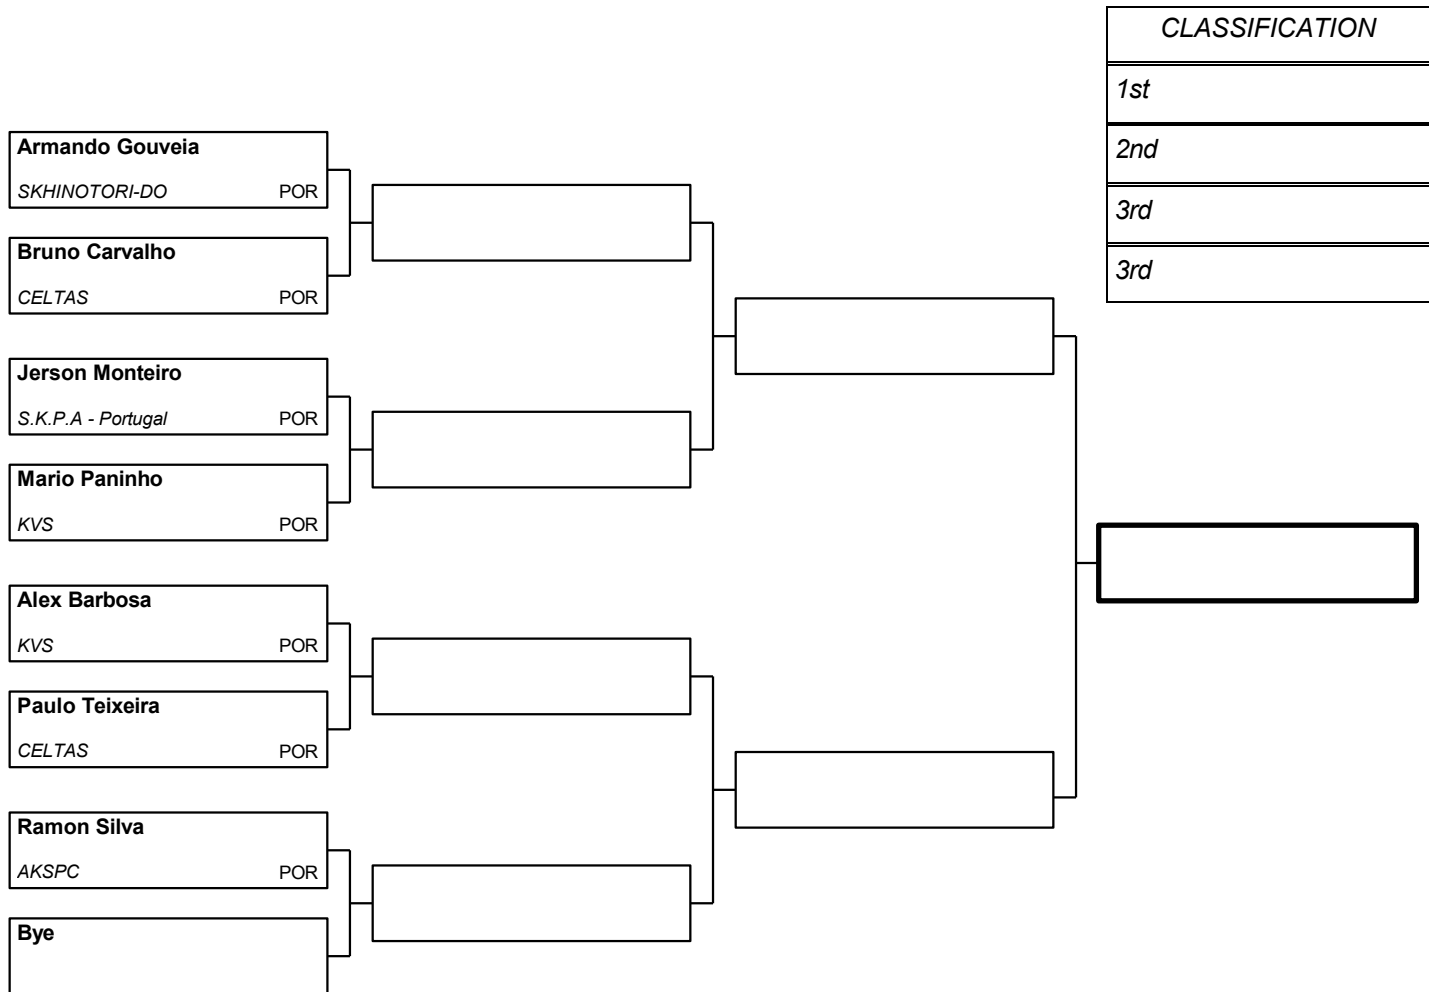

POOL: 1

Referees