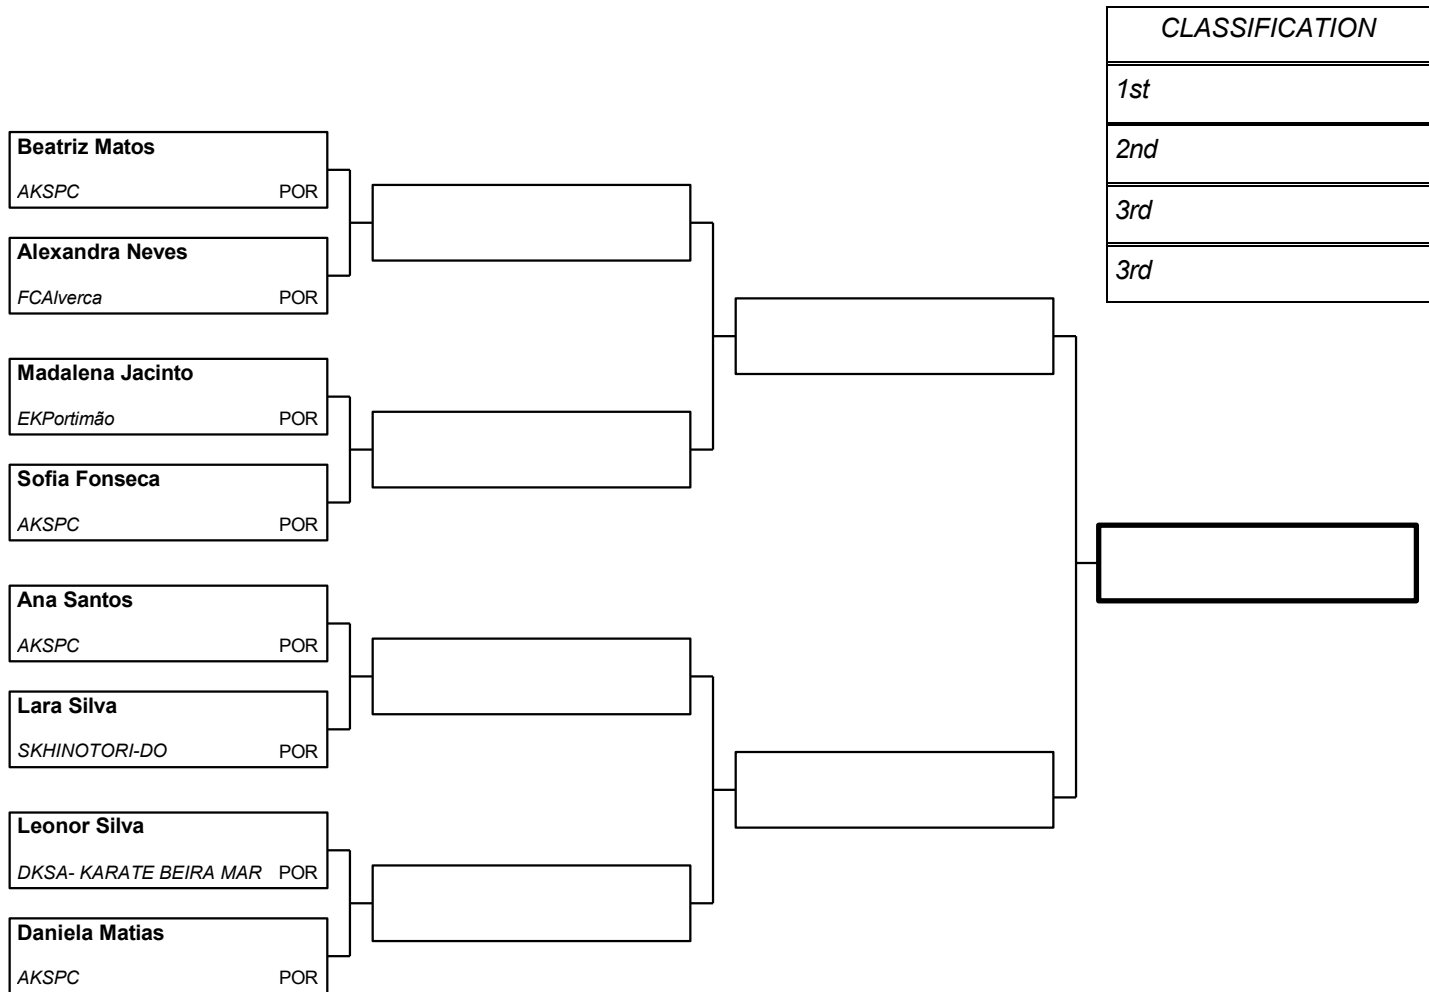

POOL: 1

Referees

Kimura@ - www.karate-hub.com - events plataform

--	--	--	--	--

POOL: 2

CLASSIFICATION
1st
2nd
3rd
3rd

Referees

Kimura@ - www.karate-hub.com - events plataform

--	--	--	--	--

POOL: 1

Referees

--	--	--	--	--

**POOL: 1**

**Referees**

--	--	--	--	--

POOL: 1