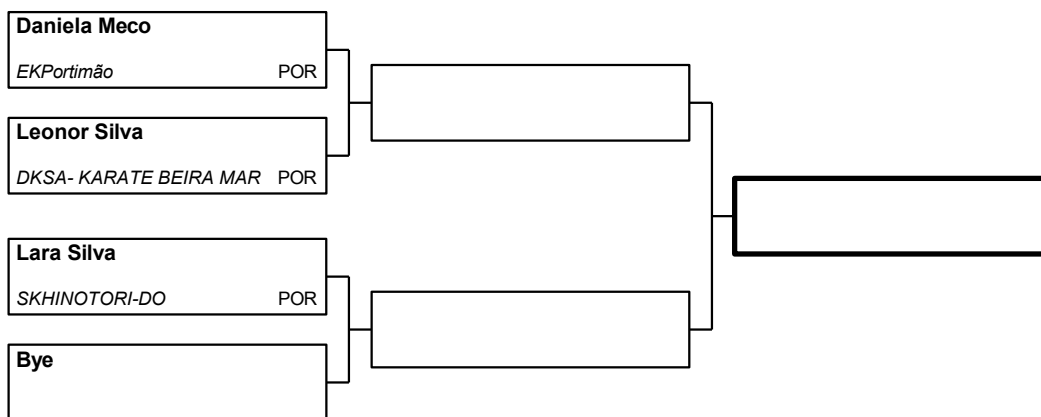

POOL: 1

CLASSIFICATION
1st
2nd
3rd
3rd

Referees