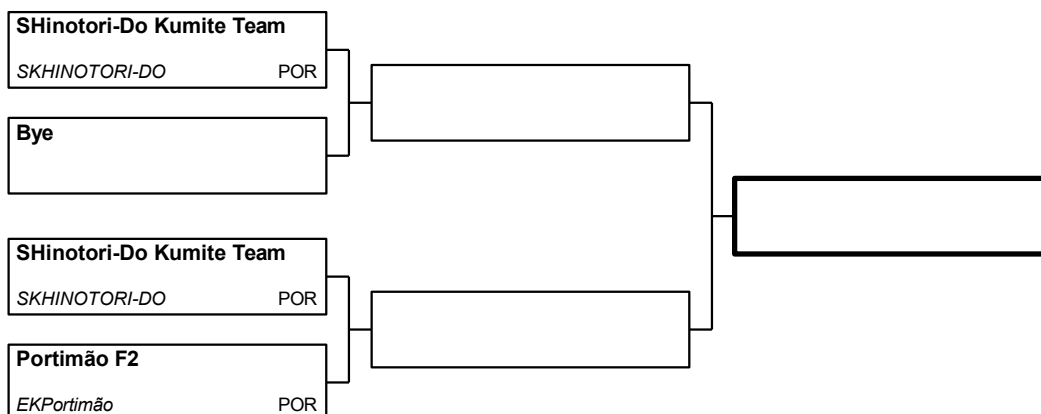

POOL: 1

CLASSIFICATION
1st
2nd
3rd
3rd

Referees