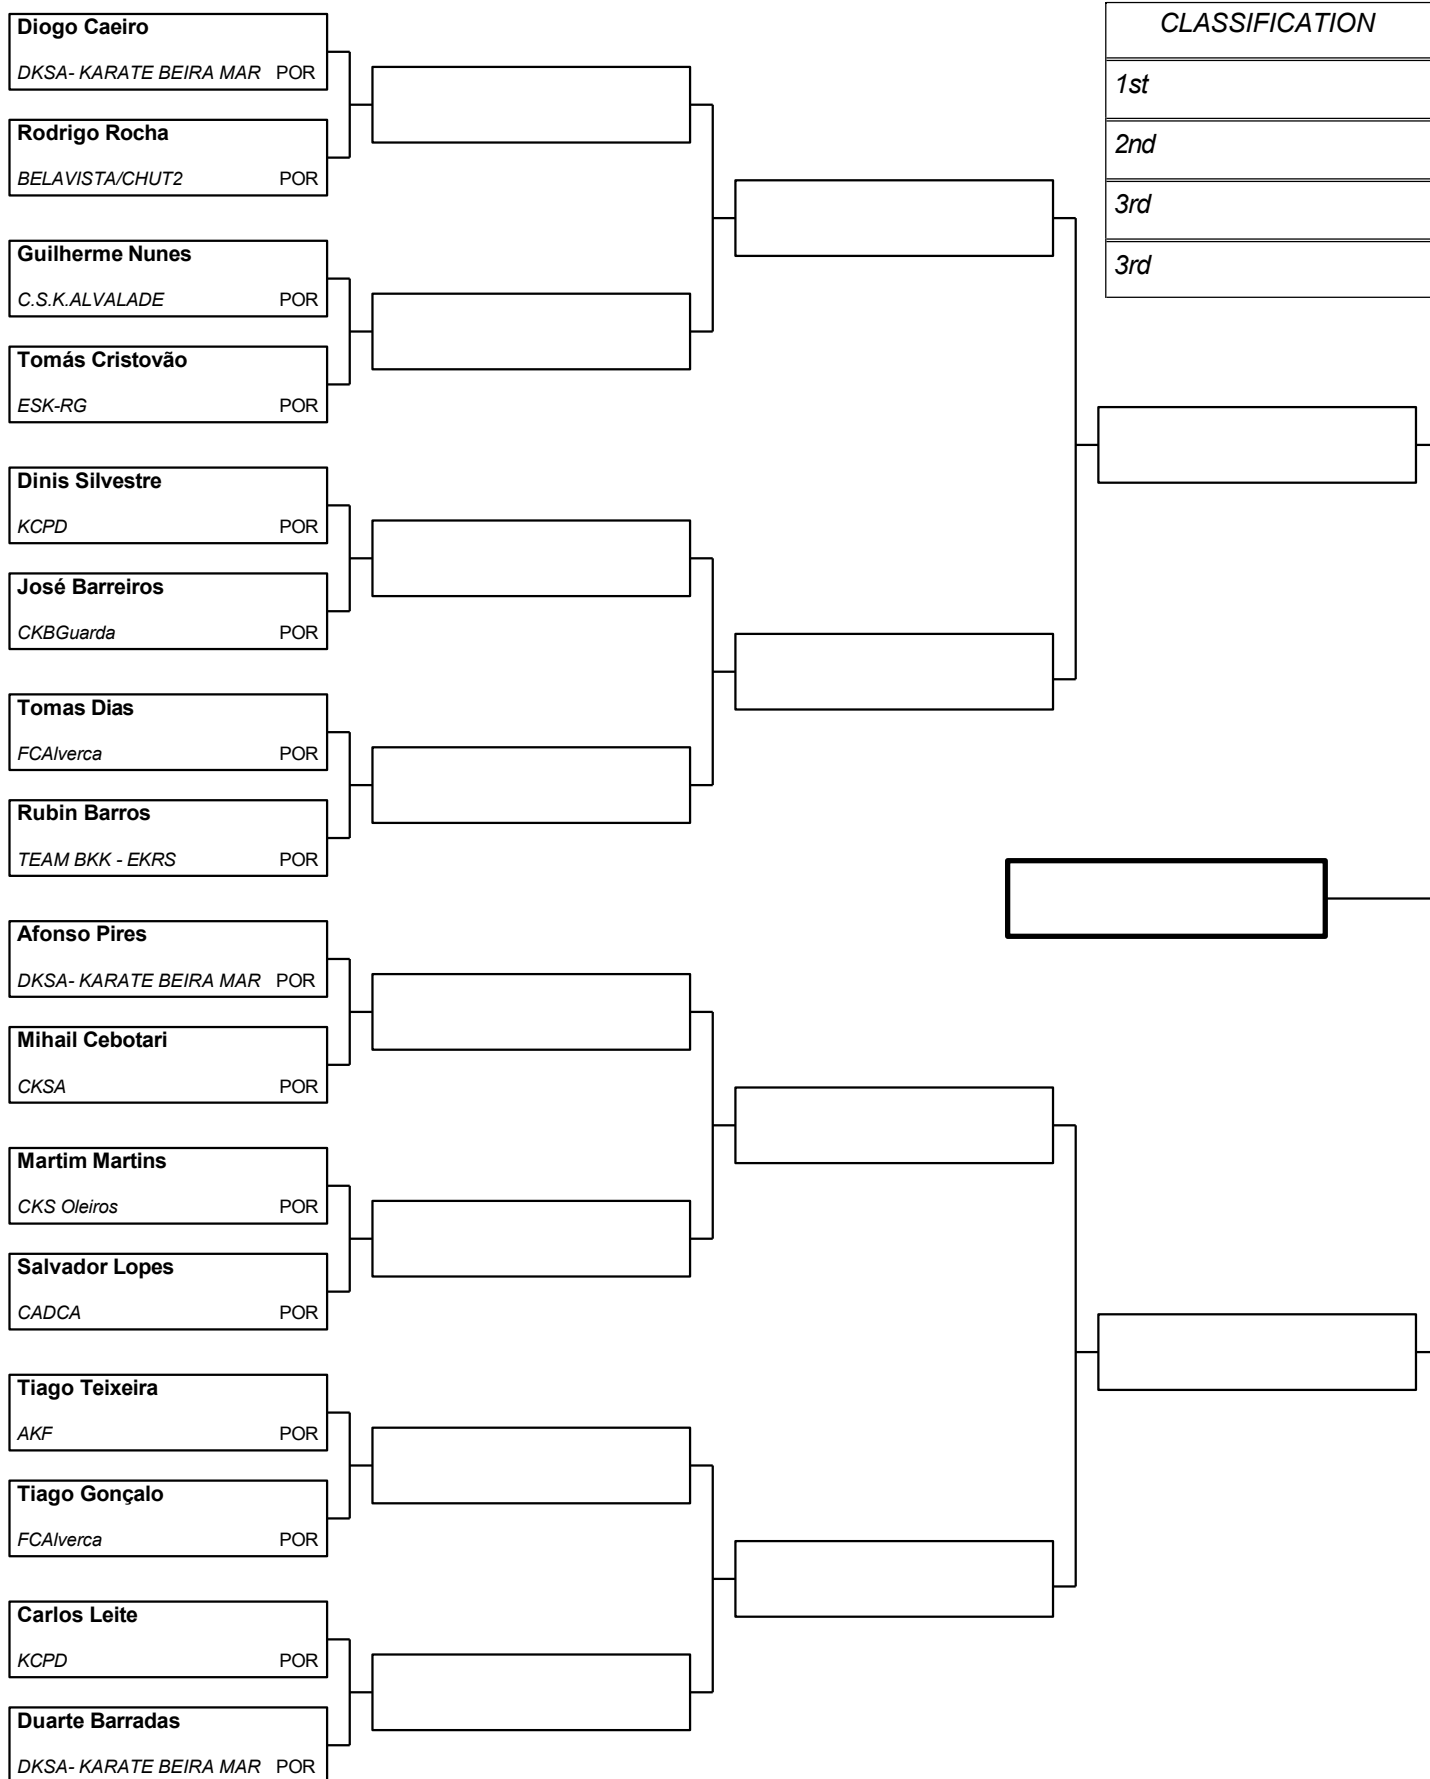

POOL: 1

Referees

Kimura® - www.karate-hub.com - events plataform