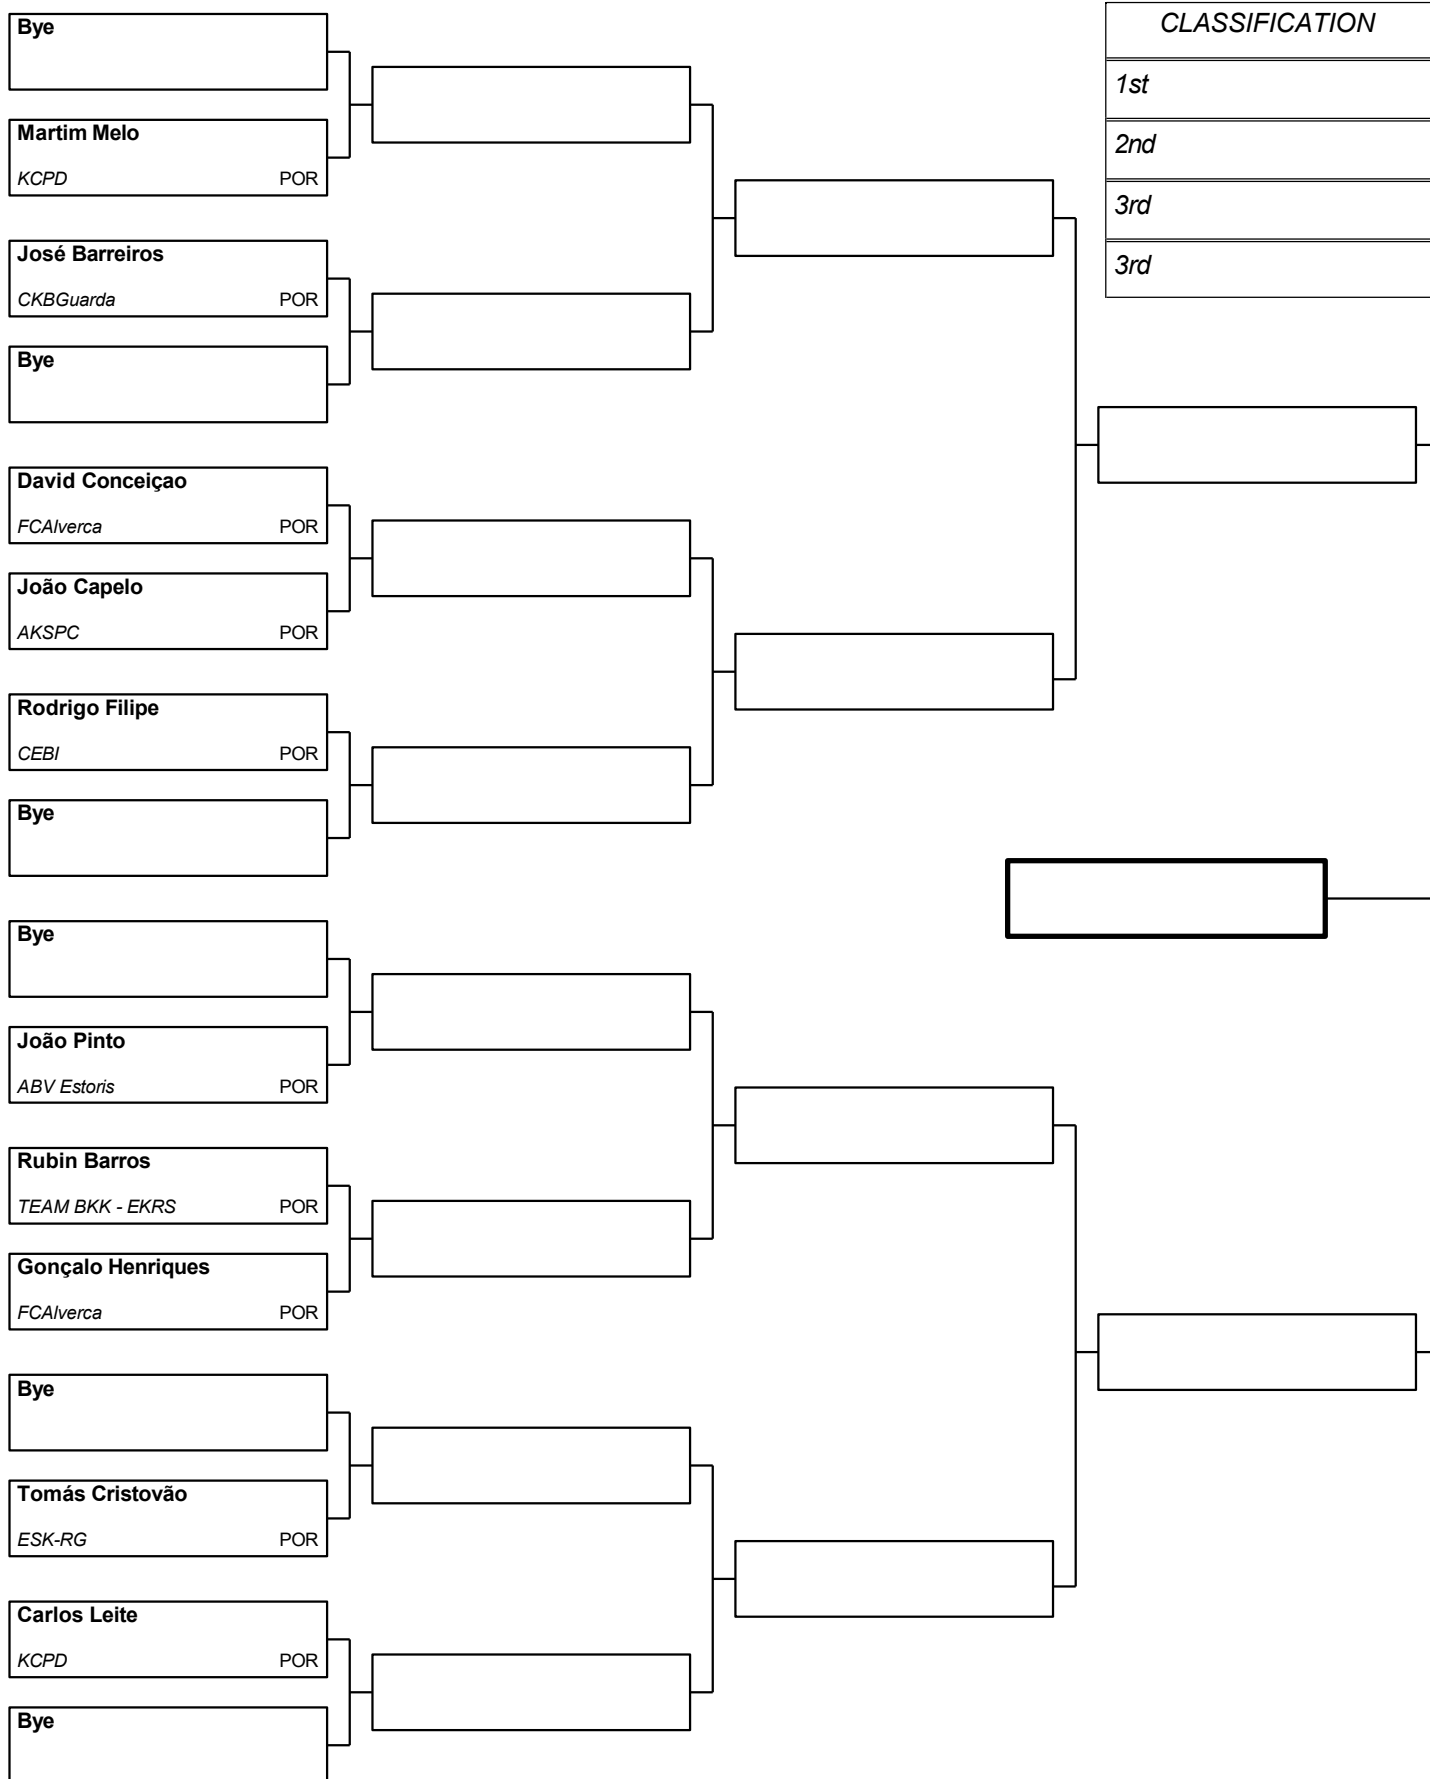

POOL: 1

Referees

Kimura® - www.karate-hub.com - events plataform

--	--	--	--	--

POOL: 1

CLASSIFICATION
1st
2nd
3rd
3rd

Referees

Kimura© - www.karate-hub.com - events plataform