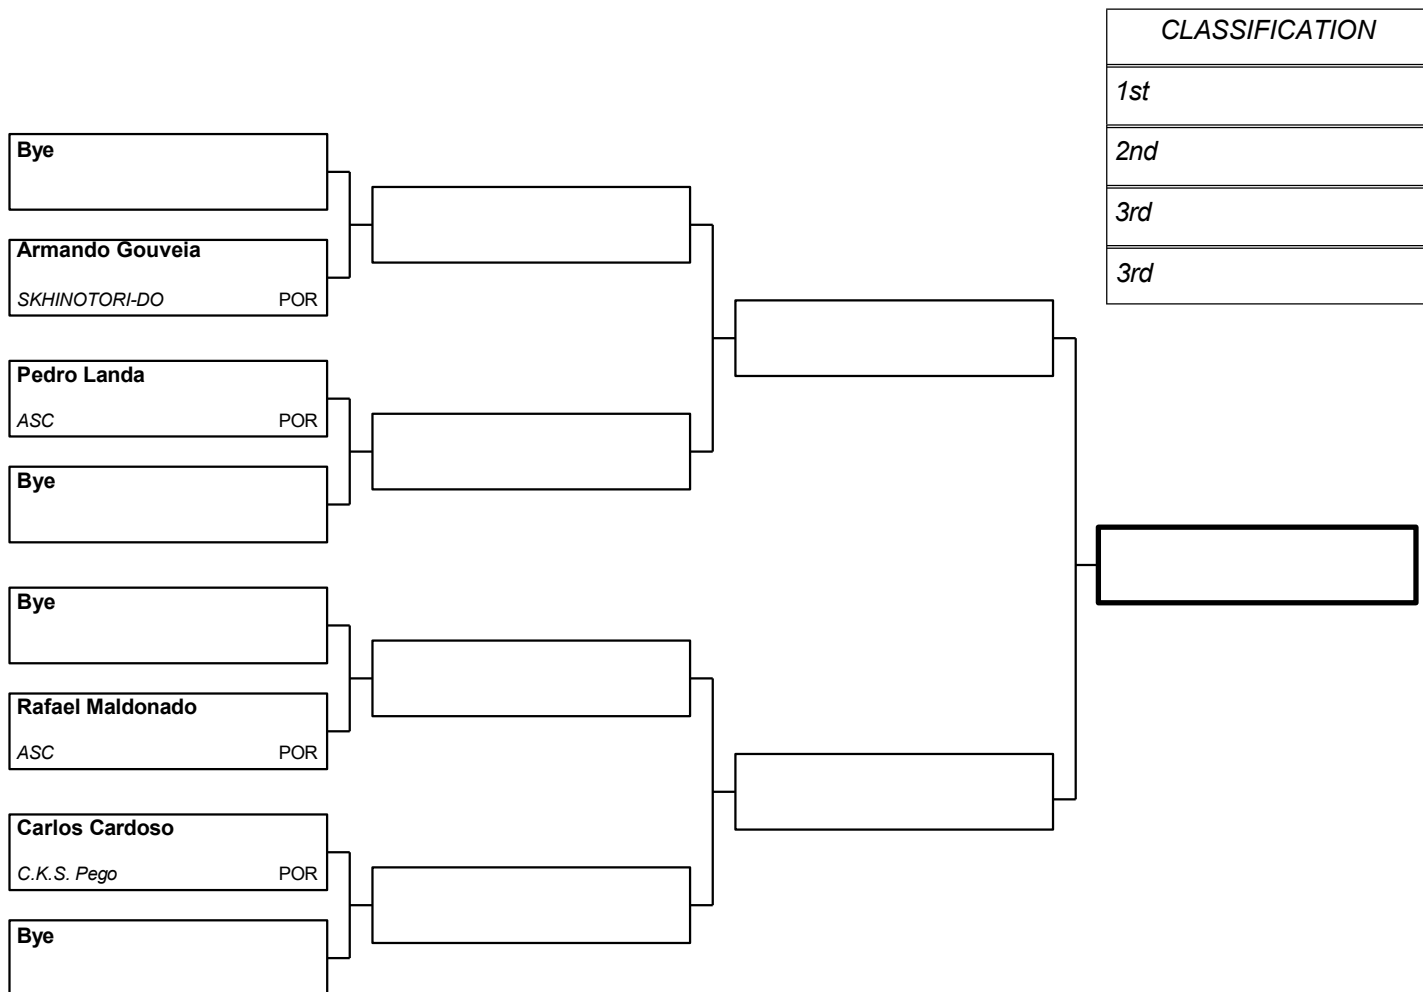

POOL: 1

Referees